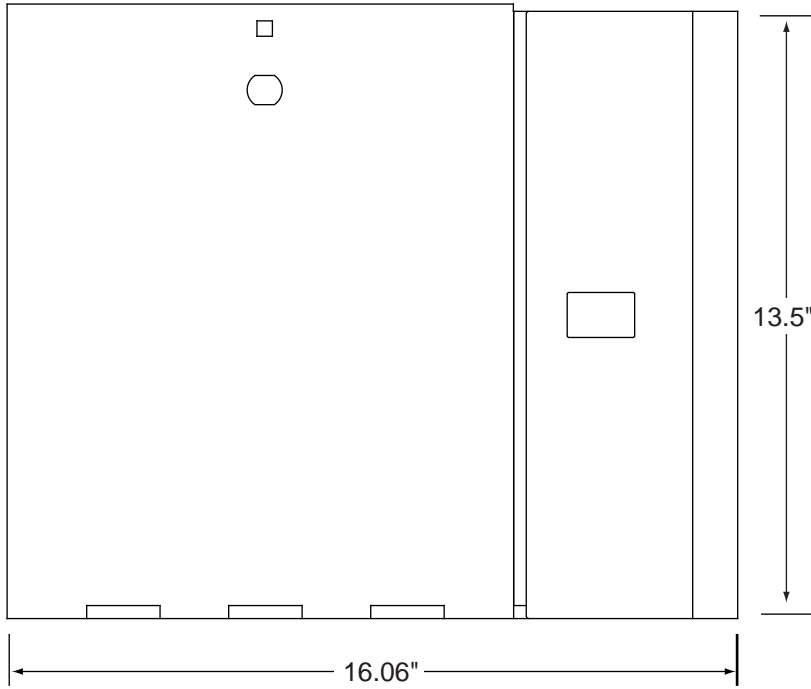

Wall-mountable Closet Housing  
6 Panels  
WCH-06P

(front)

(side)

# Wall-Mountable Closet Housing

6 Panels  
WCH-06P