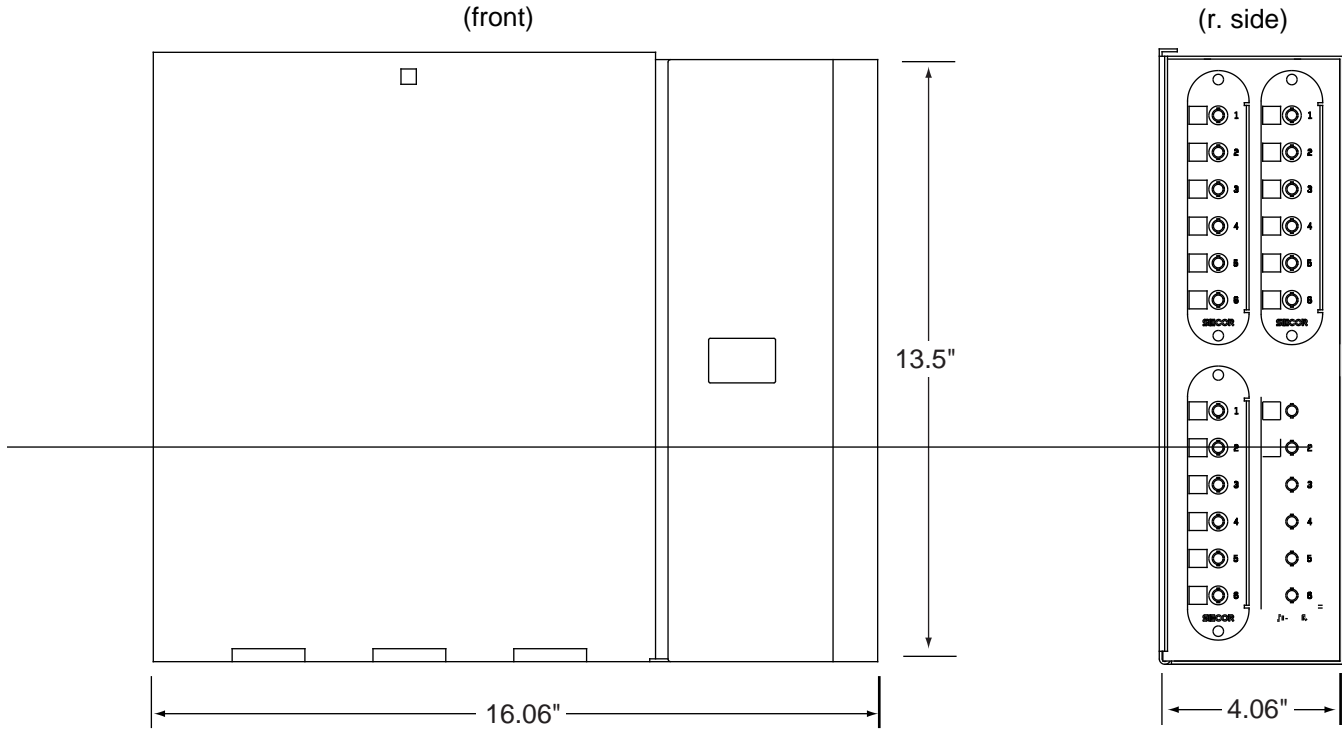

Wall-mountable Closet Housing with 6-fiber ST® Compatible Panels
4 Panels
WCH-04P

Wall-mountable Closet Housing with 6-fiber ST® Compatible Panels
4 Panels
WCH-04P