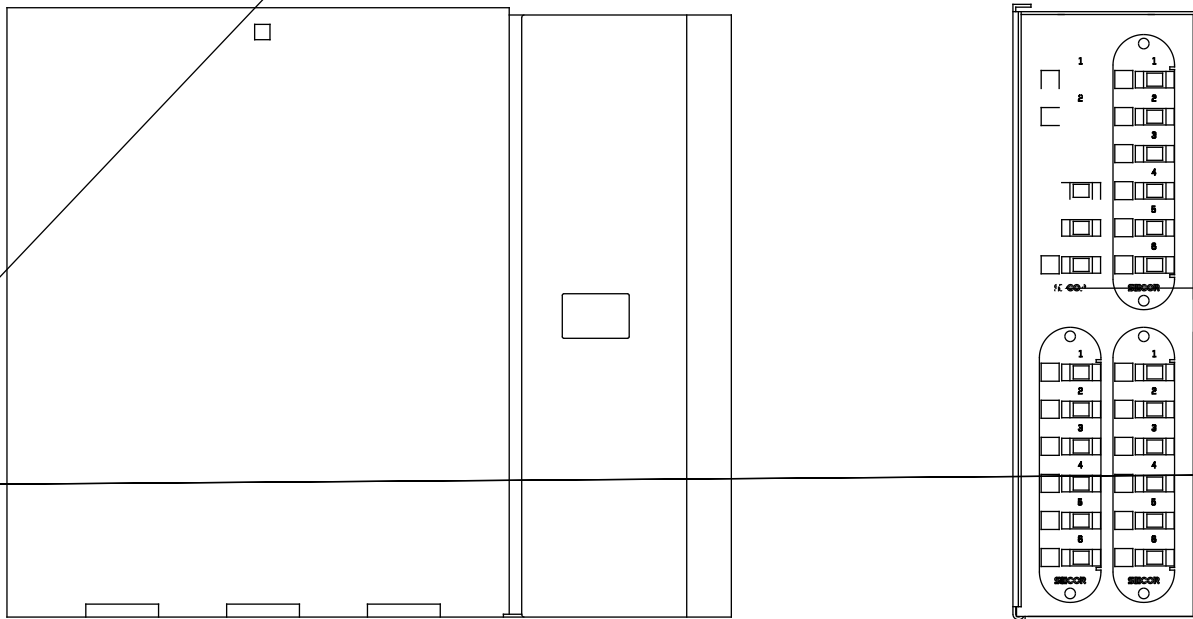

Wall-mountable Closet Housing with 6-fiber SC Simplex Panels  
4 Panels  
WCH-04P

Wall-mountable Closet Housing with 6-fiber SC Simplex Panels  
4 Panels  
WCH-04P