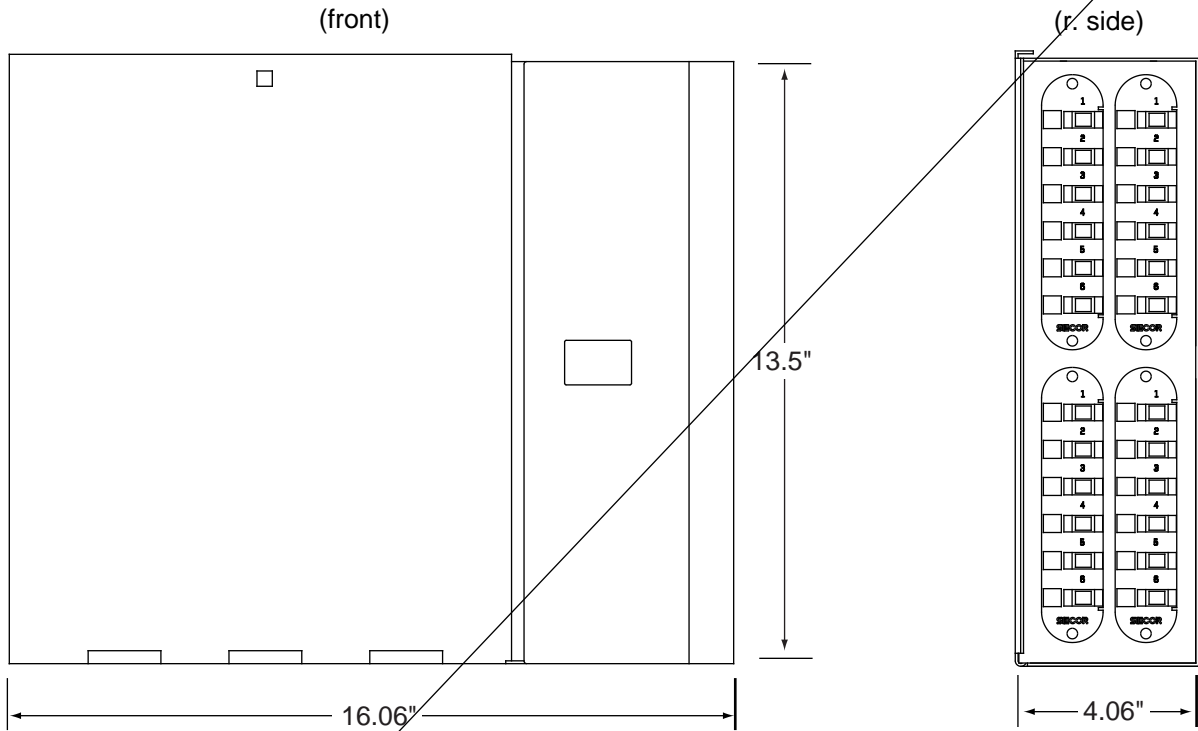

Wall-mountable Closet Housing with 6-fiber SC Simplex Panels  
4 Panels  
WCH-04P

Wall-mountable Closet Housing with 6-fiber SC Simplex Panels  
4 Panels  
WCH-04P