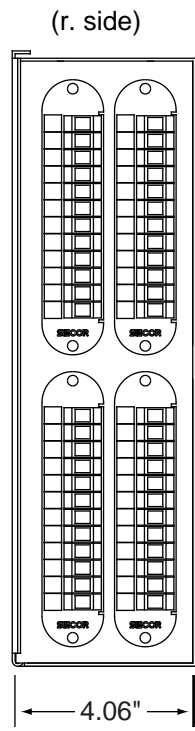

Wall-mountable Closet Housing with 12-fiber SC Simplex Panels
4 Panels
WCH-04P

Wall-mountable Closet Housing with 12-fiber SC Simplex Panels
4 Panels
WCH-04P