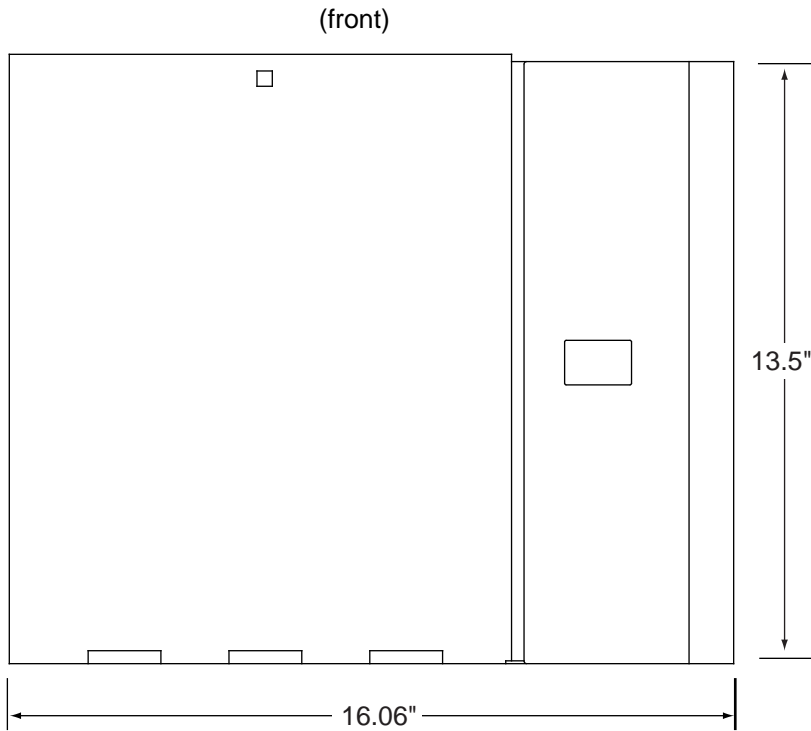

Wall-mountable Closet Housing with 12-fiber SC Simplex Panels
4 Panels
WCH-04P

Wall-mountable Closet Housing with 12-fiber SC Simplex Panels
4 Panels
WCH-04P