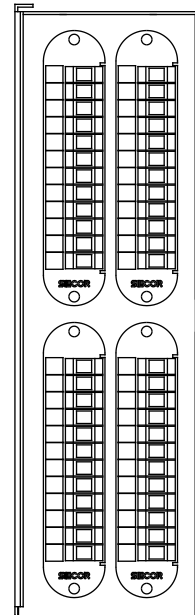

Wall-mountable Closet Housing with 12-fiber SC Simplex Panels
4 Panels
WCH-04P

Wall-mountable Closet Housing with 12-fiber SC Simplex Panels
4 Panels
WCH-04P