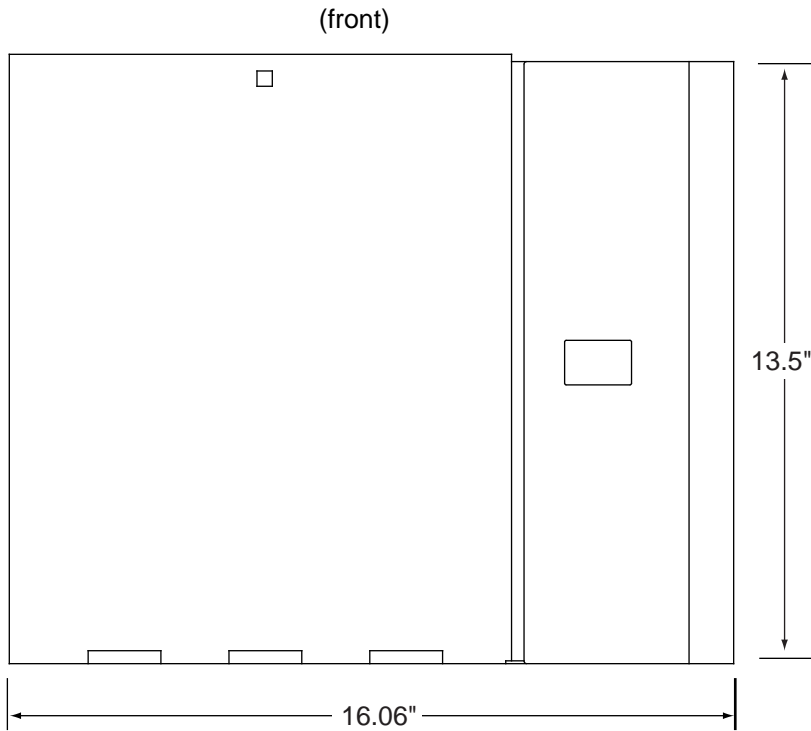

Wall-mountable Closet Housing with 6-fiber SC Duplex Panels
4 Panels
WCH-04P

Wall-mountable Closet Housing with 6-fiber SC Duplex Panels
4 Panels
WCH-04P