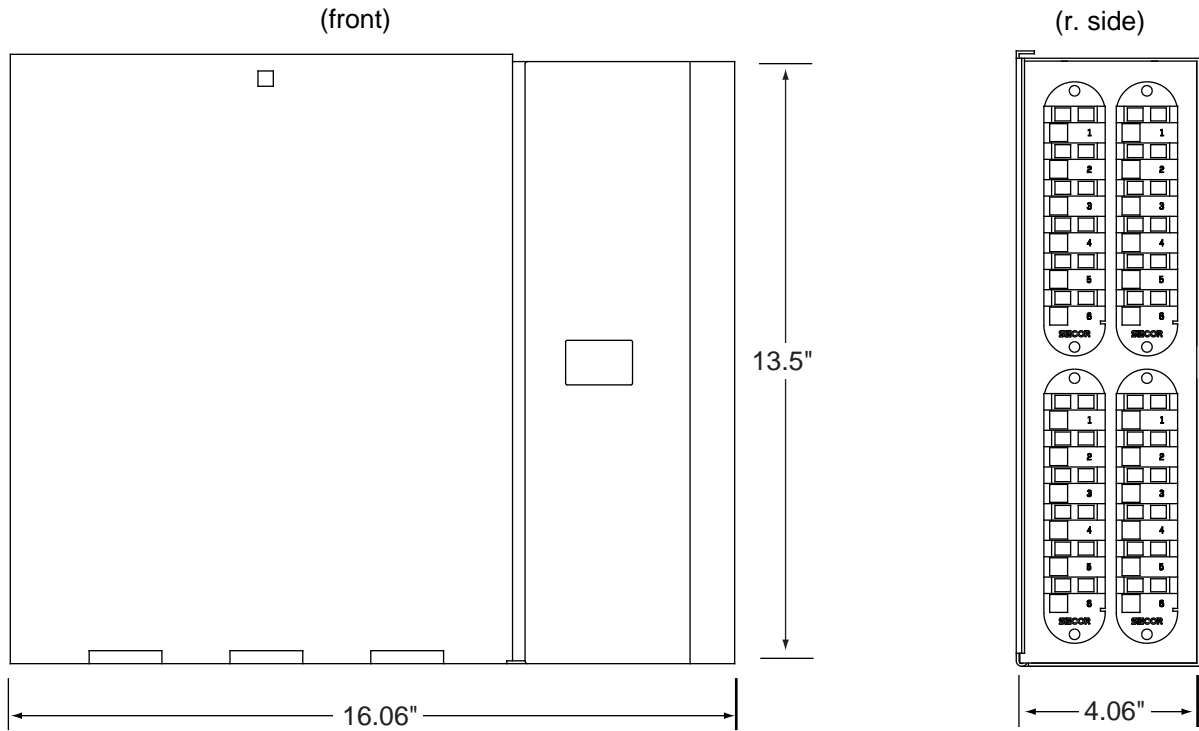

Wall-mountable Closet Housing with 12-fiber SC Duplex Panels
4 Panels
WCH-04P

Wall-mountable Closet Housing with 12-fiber SC Duplex Panels
4 Panels
WCH-04P