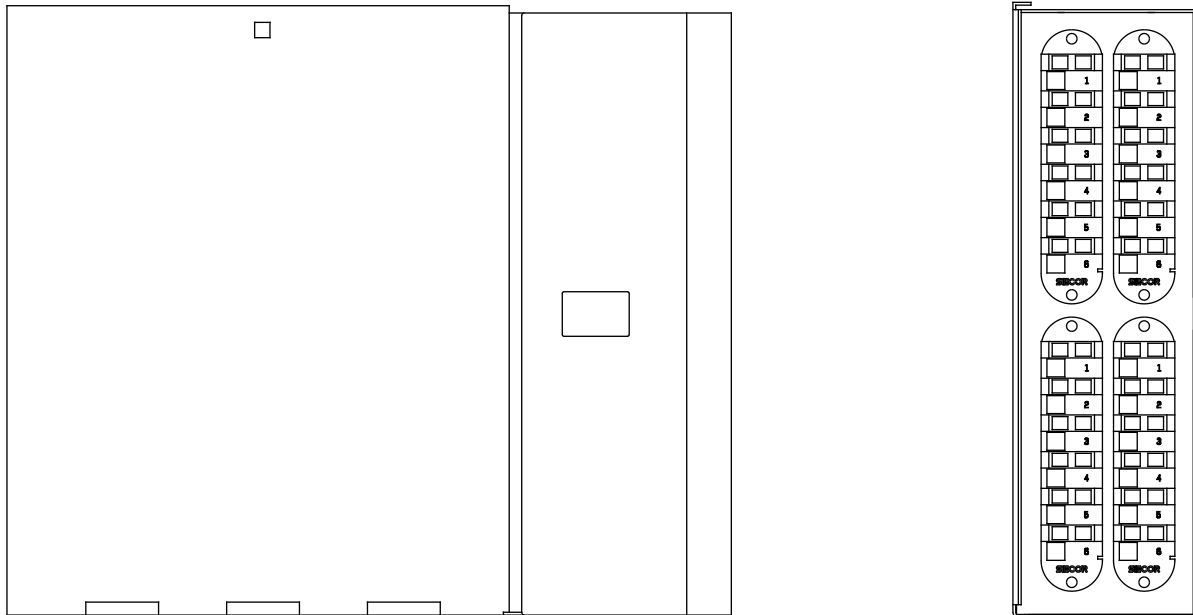

Wall-mountable Closet Housing with 12-fiber SC Duplex Panels
4 Panels
WCH-04P

Wall-mountable Closet Housing with 12-fiber SC Duplex Panels
4 Panels
WCH-04P