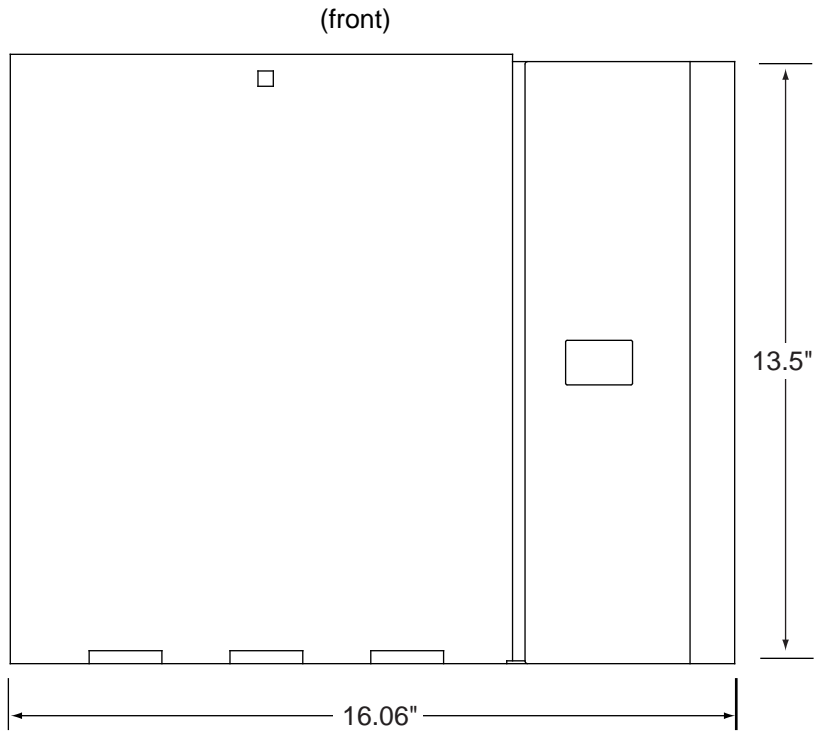

Wall-mountable Closet Housing
4 Panels
WCH-04P

Wall-Mountable Closet Housing
4 Panels
WCH-04P