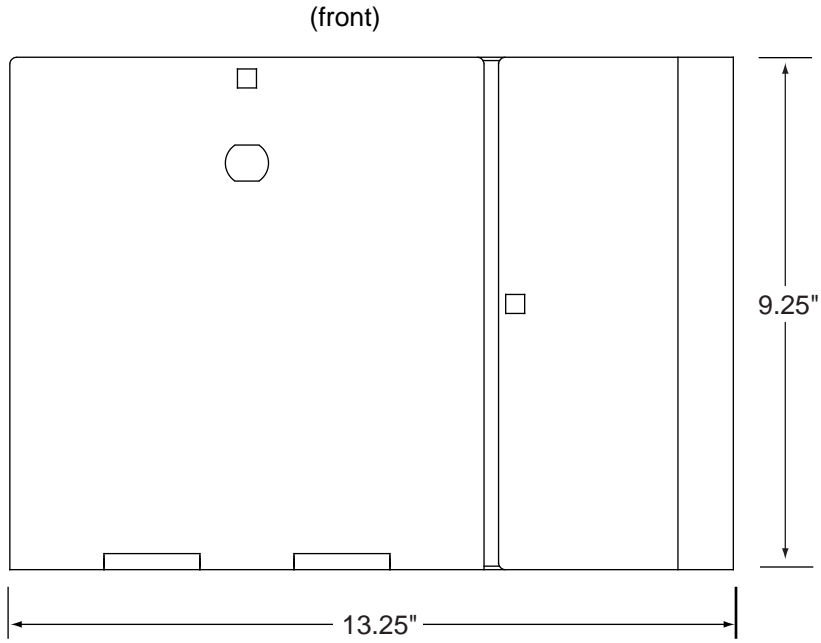

Wall-mountable Closet Housing with 8-fiber SC Simplex Panels
2 Panels
WCH-02P

Wall-mountable Closet Housing with 8-fiber SC Simplex Panels
2 Panels
WCH-02P