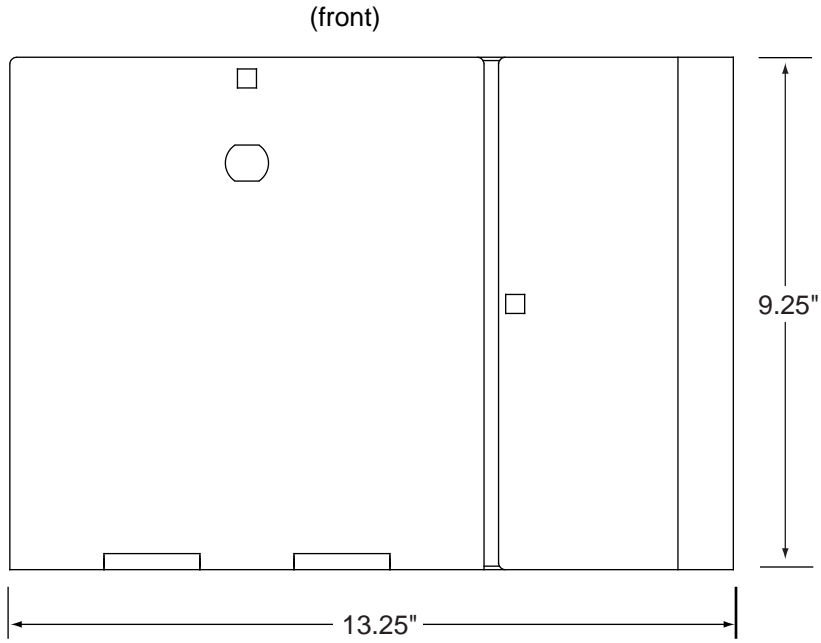

Wall-mountable Closet Housing with 6-fiber SC Simplex Panels  
2 Panels  
WCH-02P

Wall-mountable Closet Housing with 6-fiber SC Simplex Panels  
2 Panels  
WCH-02P