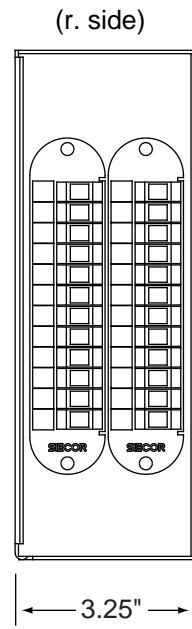

Wall-mountable Closet Housing with 12-fiber SC Simplex Panels
2 Panels
WCH-02P

Wall-mountable Closet Housing with 12-fiber SC Simplex Panels
2 Panels
WCH-02P