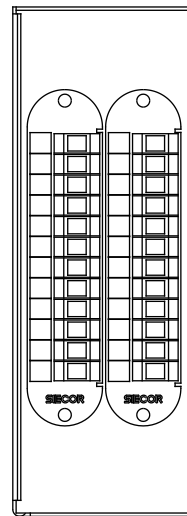

Wall-mountable Closet Housing with 12-fiber SC Simplex Panels
2 Panels
WCH-02P

Wall-mountable Closet Housing with 12-fiber SC Simplex Panels
2 Panels
WCH-02P