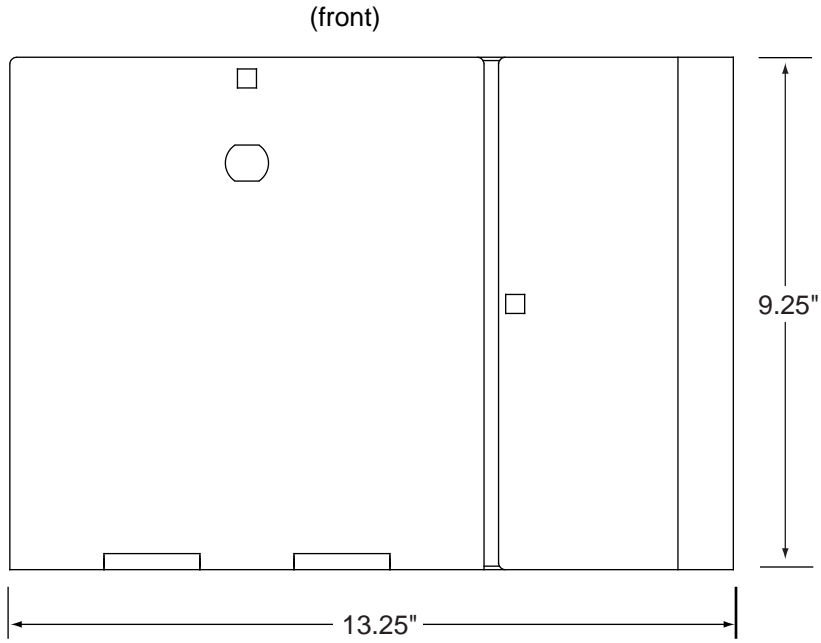

Wall-mountable Closet Housing with 12-fiber SC Simplex Panels
2 Panels
WCH-02P

Wall-mountable Closet Housing with 12-fiber SC Simplex Panels
2 Panels
WCH-02P