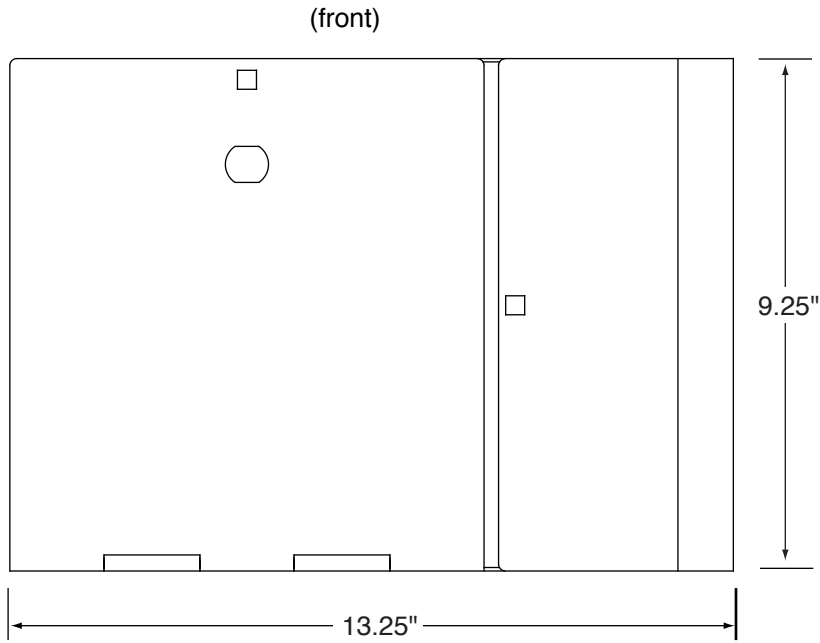

Wall-mountable Closet Housing with 6-fiber MT-RJ Panels  
2 Panels  
WCH-02P

Wall-mountable Closet Housing with 6-fiber MT-RJ Panels  
2 Panels  
WCH-02P