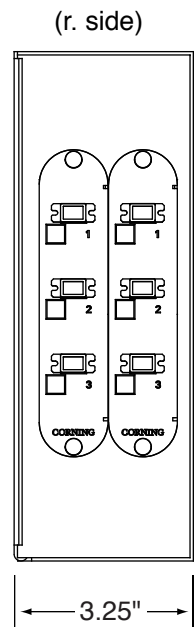

Wall-mountable Closet Housing with 6-fiber MT-RJ Panels  
2 Panels  
WCH-02P

Wall-mountable Closet Housing with 6-fiber MT-RJ Panels  
2 Panels  
WCH-02P