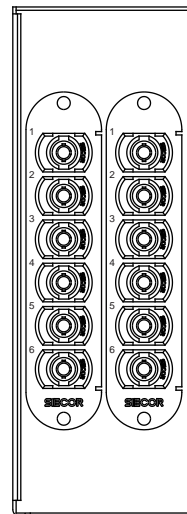

Wall-mountable Closet Housing with 6-fiber FC Panels  
2 Panels  
WCH-02P

Wall-mountable Closet Housing with 6-fiber FC Panels  
2 Panels  
WCH-02P