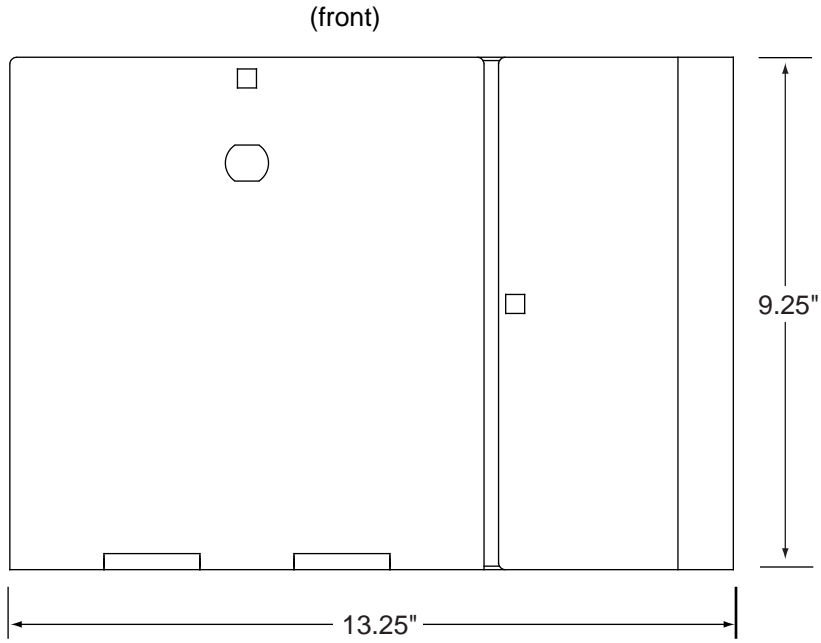

Wall-mountable Closet Housing with 6-fiber FC Panels  
2 Panels  
WCH-02P

Wall-mountable Closet Housing with 6-fiber FC Panels  
2 Panels  
WCH-02P