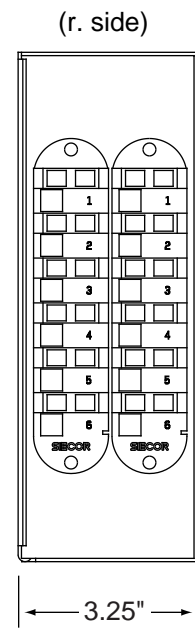

Wall-mountable Closet Housing with 12-fiber SC Duplex Panels  
2 Panels  
WCH-02P

Wall-mountable Closet Housing with 12-fiber SC Duplex Panels  
2 Panels  
WCH-02P