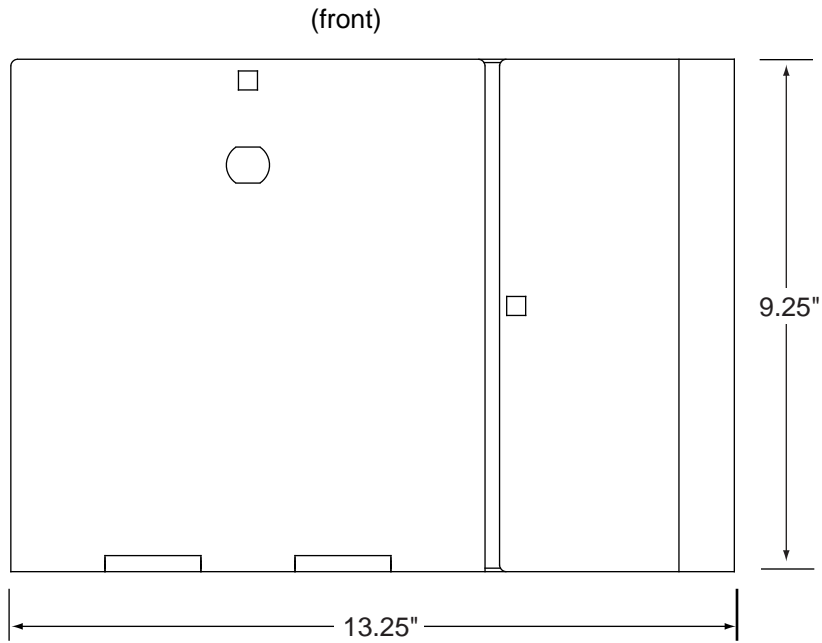

Wall-mountable Closet Housing with 12-fiber SC Duplex Panels  
2 Panels  
WCH-02P

Wall-mountable Closet Housing with 12-fiber SC Duplex Panels  
2 Panels  
WCH-02P