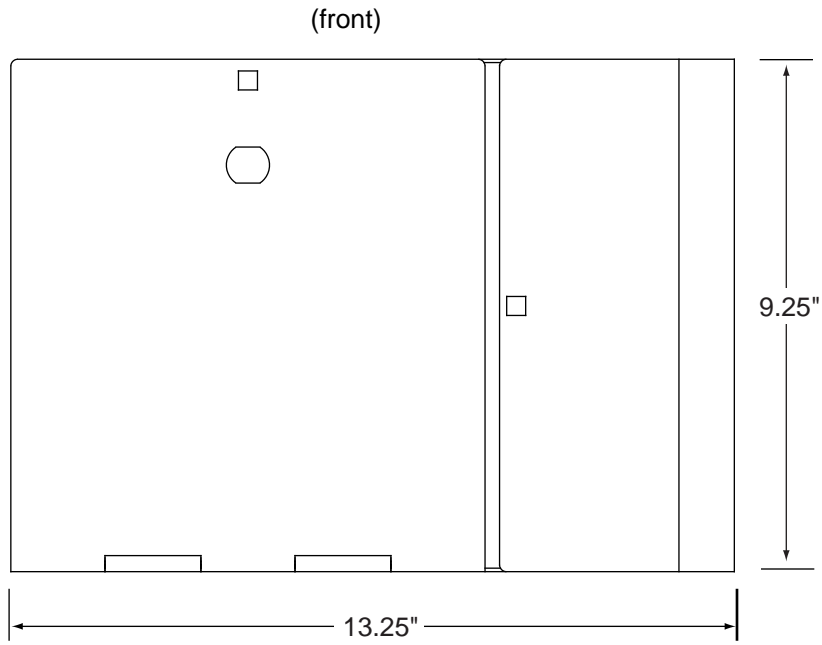

Wall-mountable Closet Housing
2 Panels
WCH-02P

Wall-Mountable Closet Housing
2 Panels
WCH-02P