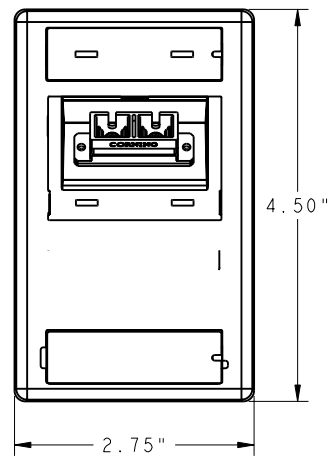

DLS-B000-A257-85  
DESKLINK, W/I DUP SC PB MM, WHITE

(Front view)

(Right view)