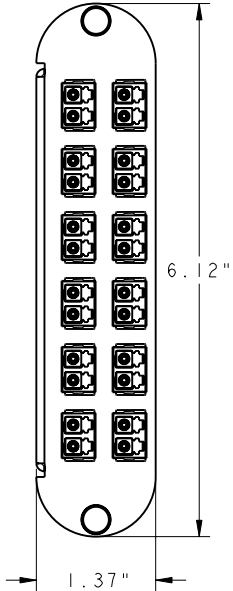

CCH-RM24-A9-P03RH
CCH RD MOD W/12 LCDUP SM & 3M PGTL

(Front view)

(Rear iso-view)

(Right view)