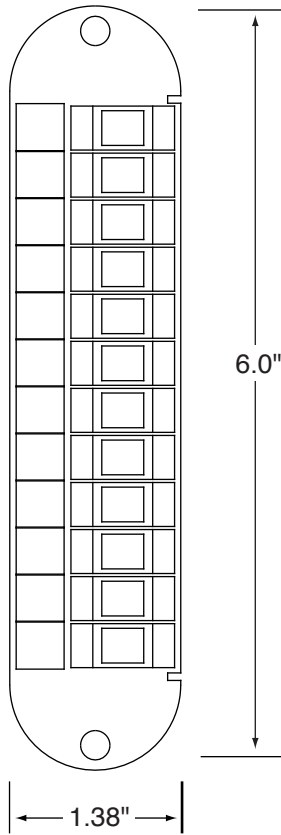

SC Panel  
Simplex  
12-Fiber

SC Panel  
Simplex  
12-Fiber

Simplex SC Adapter  
(available for multimode  
or single-mode)

Colored Icons  
(for easy connection  
identification)

Push/Pull  
Fastener