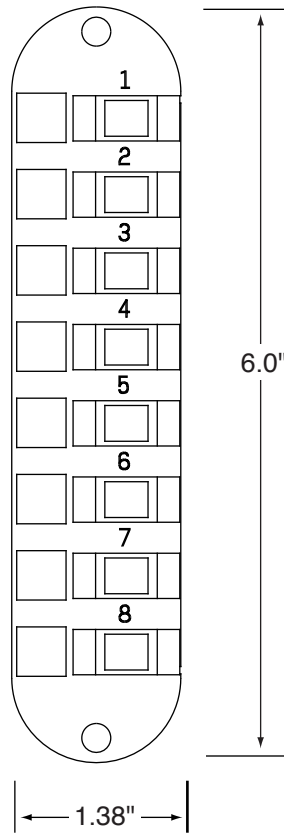

SC Panel
Simplex
8-Fiber

SC Panel
Simplex
8-Fiber

Simplex SC Adapter
(available for multimode
or single-mode)

Colored Icons
(for easy connection
identification)

Push/Pull
Fastener