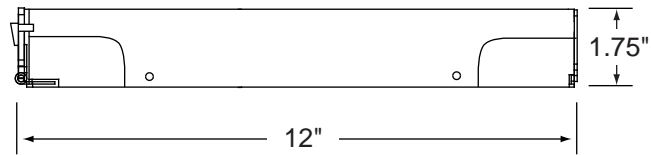

Closet Connector Housing with 8-Fiber SC Duplex Panels
1 Rack Space
CCH-01U

(Front)

(r. side)

Closet Connector Housing with 8-fiber SC Duplex Panels
1 Rack Space
CCH-01U