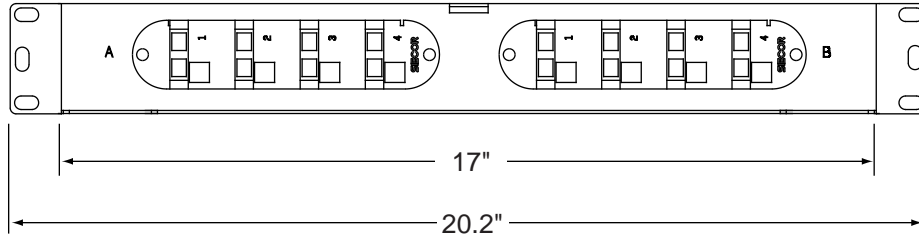

Closet Connector Housing with 8-Fiber SC Duplex Panels
1 Rack Space
CCH-01U

(Front)

(r. side)

Closet Connector Housing with 8-fiber SC Duplex Panels
1 Rack Space
CCH-01U